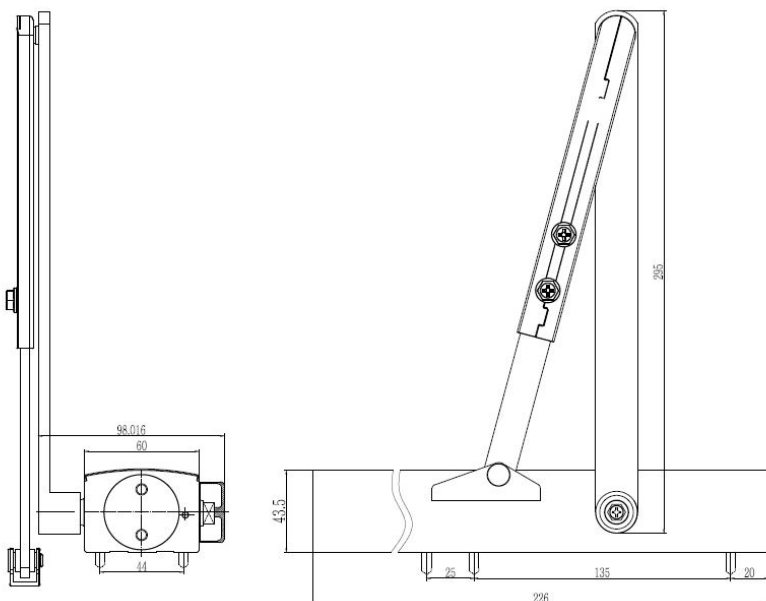

PRODUCT SHEET

Description:

Door Closer DC883 EN 2-5 Silver, 20-120 Kg, 4 Valves Adjust- ment, W/Latch and Closing Speed, Back Check & Time Delay

Item number:

17.87.184-0

Units	Box	Carton	HS Code	Barcode
Pcs.	1	10	8302600090	 5704866439459